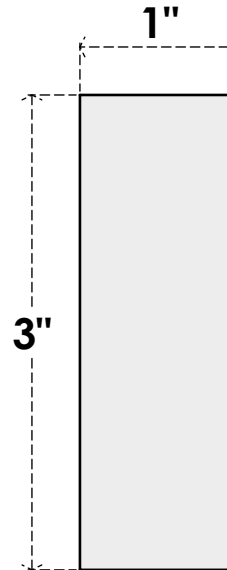

ROSP030X030X100SDG09

3"W X 3"H X 1"P STANDARD SEDGWICK FLOWER ROSETTE WITH SQUARE EDGE,
ARCHITECTURAL GRADE PVC

FRONT

SIDE

EKENA MILLWORK
2300 WEST MAIN ST.
CLARKSVILLE, TX 75426
TOLL FREE: 866-607-0453
WWW.EKENAMILLWORK.COM

NOTES

1. INSTALLATION TO BE COMPLETED IN ACCORDANCE WITH MANUFACTURER'S SPECIFICATIONS.
2. DRAWING MAY NOT BE TO SCALE
3. THIS DRAWING IS INTENDED FOR DESIGN AND PLANNING PURPOSES ONLY.
4. ALL INFORMATION CONTAINED HEREIN WAS CURRENT AT THE TIME OF DEVELOPMENT BUT MUST BE REVIEWED AND APPROVED BY THE PRODUCT MANUFACTURER TO BE CONSIDERED ACCURATE.
5. ARCHITECTURAL GRADE PVC PRODUCTS ARE MADE FROM EXPANDED CELLULAR PVC AND COME NATURALLY WHITE BUT MAY BE PAINTED