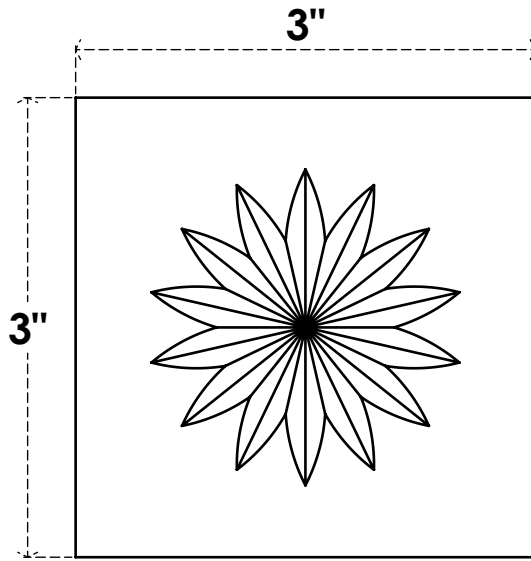

ROSP030X030X100SDG09

3"W X 3"H X 1"P STANDARD SEDGWICK FLOWER ROSETTE WITH SQUARE EDGE,
ARCHITECTURAL GRADE PVC

FRONT

SIDE

EKENA MILLWORK
2300 WEST MAIN ST.
CLARKSVILLE, TX 75426
TOLL FREE: 866-607-0453
WWW.EKENAMILLWORK.COM